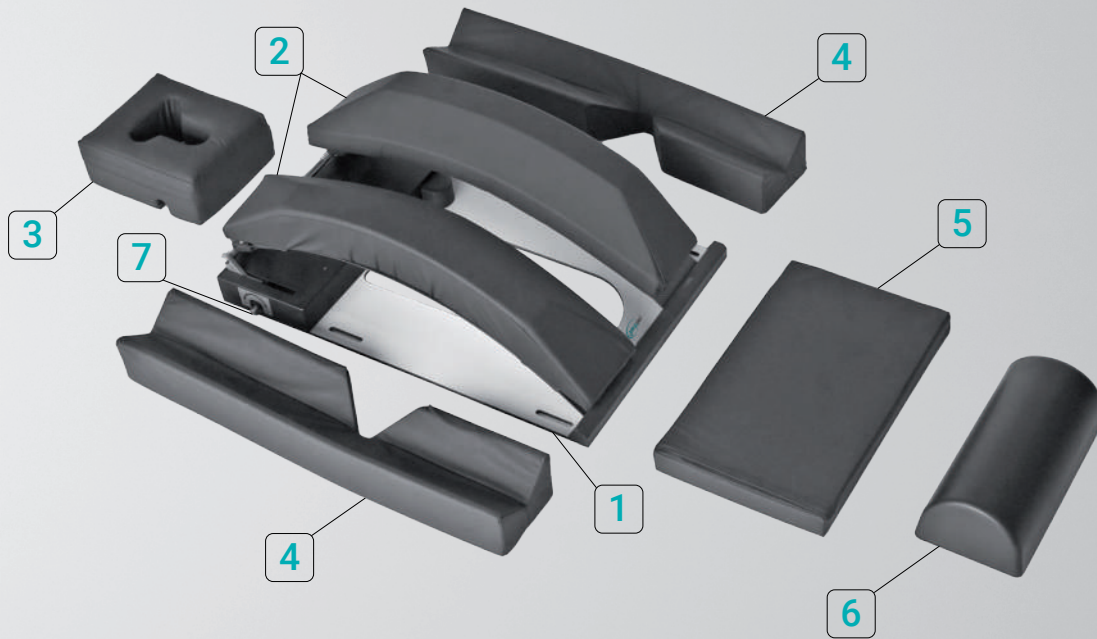

KPP-34

LIFTING BRIDGE FOR SPINAL SURGERY

KPP-34 set includes the following:

- | | |
|------------------------|--------|
| 1. Bridge | 1 pc. |
| 2. Pad | 2 pcs. |
| 3. Head pad | 1 pc. |
| 4. Arm pad | 2 pcs. |
| 5. Knee pad | 1 pc. |
| 6. Hemispheric cushion | 1 pc. |
| 7. Crank handle | 1 pc. |