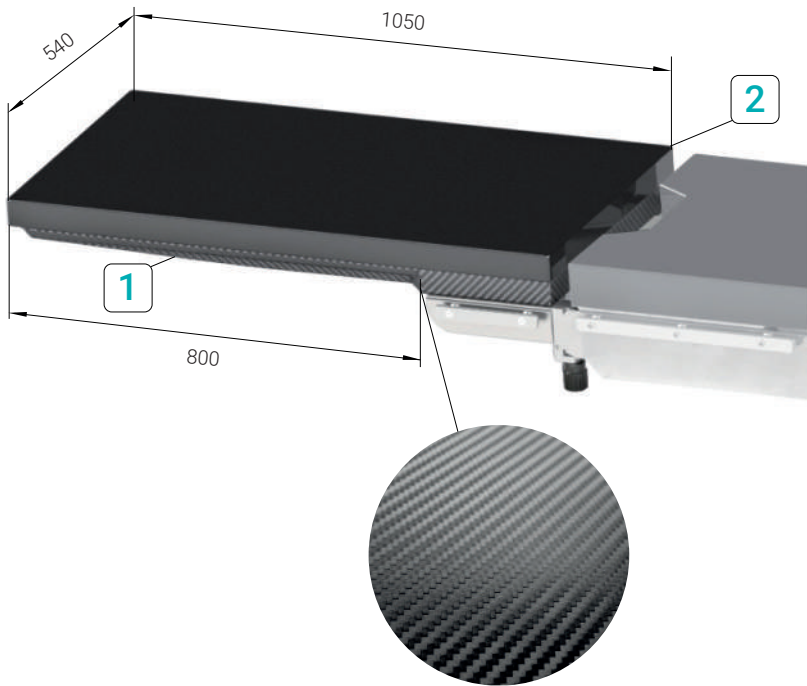

KPP-42

EXTENDED X-RAY SECTION

LEARN MORE

KPP-42 set includes the following:

- | | |
|-----------------------|-------|
| 1. Carbon fiber panel | 1 pc. |
| 2. Mattress | 1 pc. |

KPP-43

ADJUSTABLE INJECTION PLATE

LEARN MORE

KPP-43 set includes the following:

- | | |
|------------------------|-------|
| 1. Quick-release clamp | 1 pc. |
| 2. Arm rest | 1 pc. |