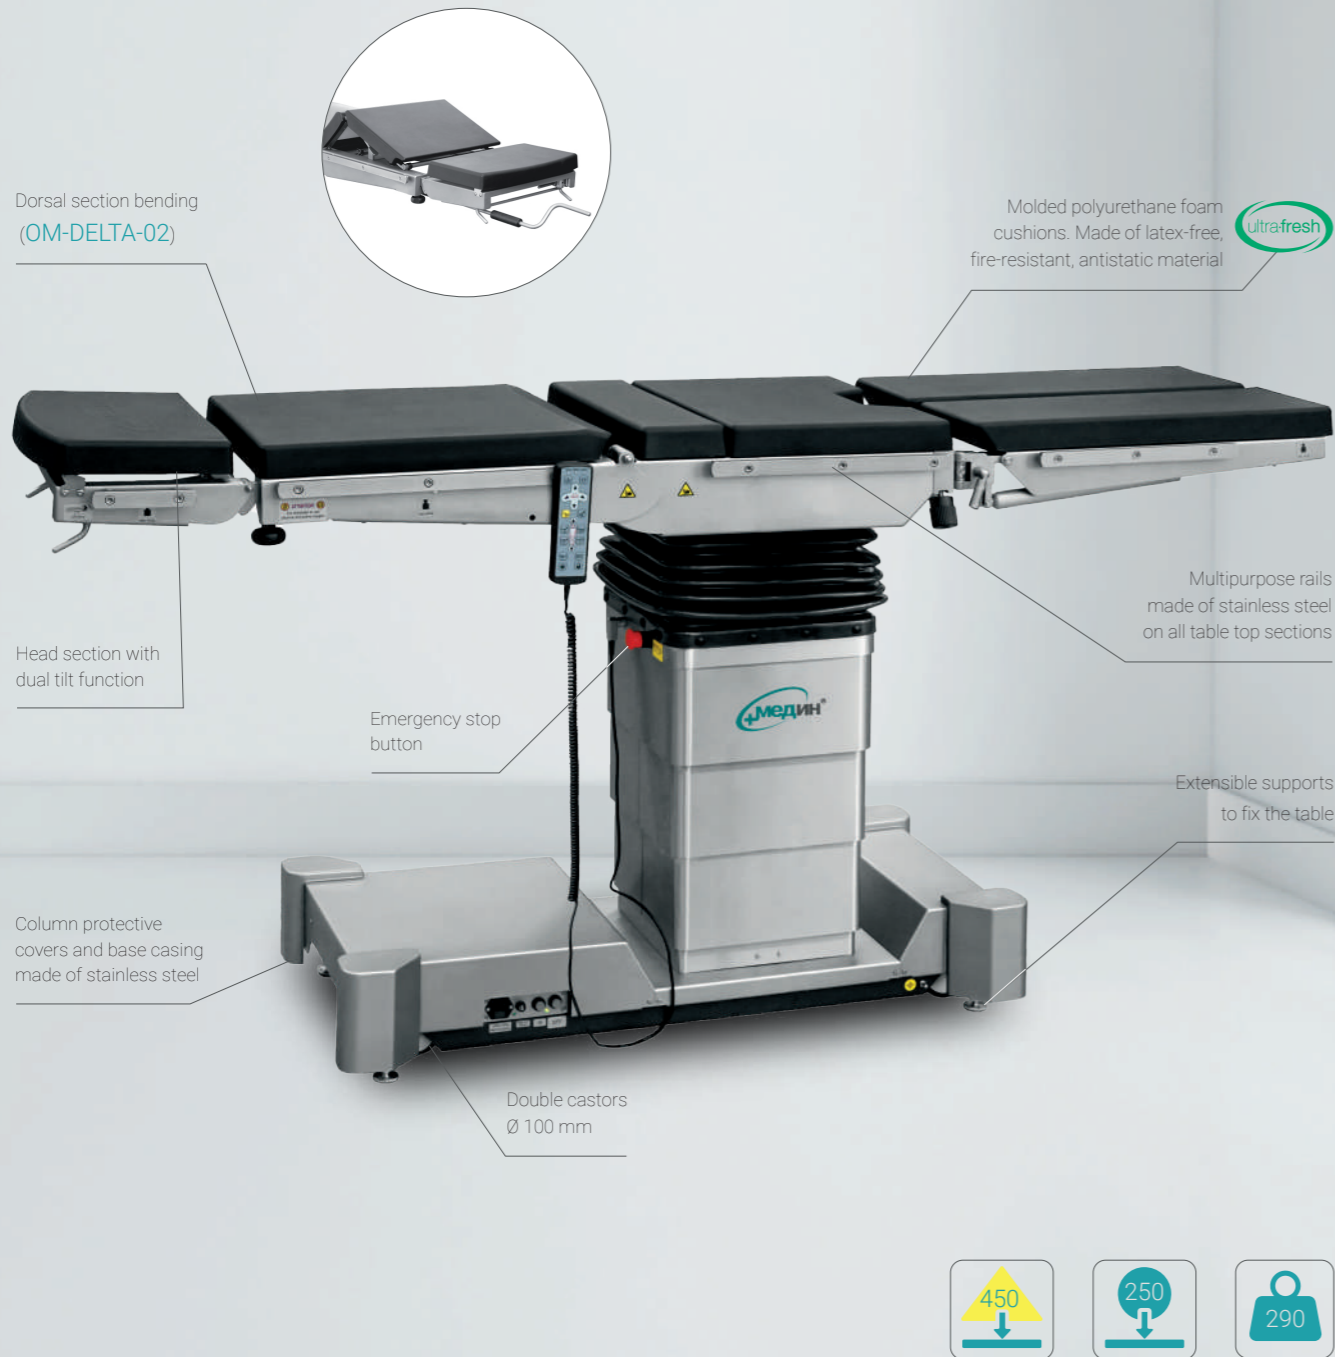

OM-DELTA

GENERAL SURGERY OPERATING TABLES

- Electrohydraulically adjustable general surgery operating tables
- Programmable table top positions

Used with the following KPP sets:

- 01 02 03 04 05 06 07 08 09 10 11 12 13 14 15 16 17 18 19 20 21 22 23 24 25 26 27 28 29 30 31 32 33 34 35 36 37 38 39 40 41 42 43

OM-DELTA

GENERAL SURGERY OPERATING TABLES

Functions	OM-DELTA-01	OM-DELTA-02
Table top height		
Table top lateral tilts		
Table top longitudinal tilts		
Table top zero position		
Table top longitudinal shift		
Dorsal section tilts		
Head section tilts		
Leg section tilts		
Kidney bridge lift		
Dorsal section bending	NO	
Extensible support shift		

Accessories

Wireless remote control

Built-in remote control in column